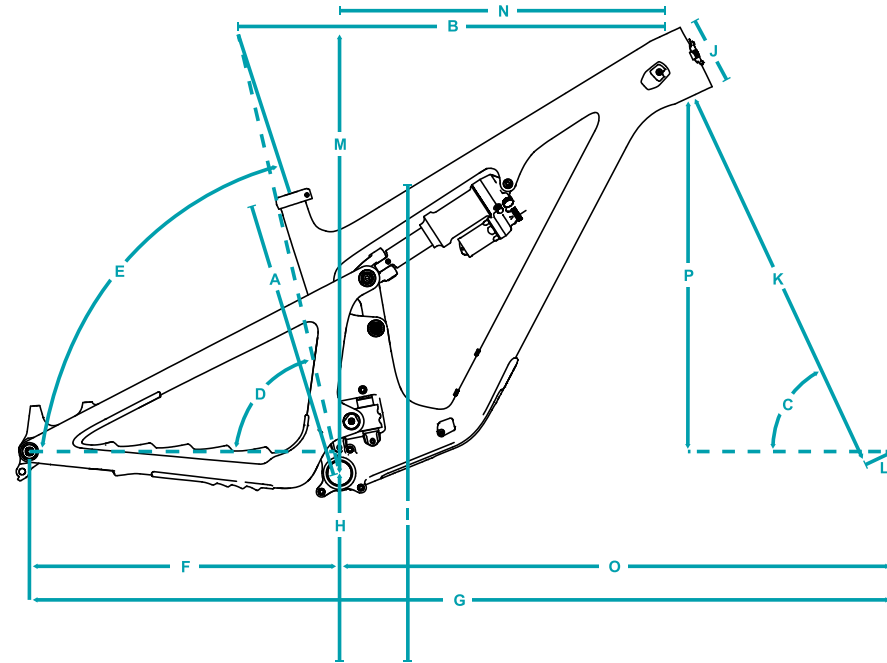

SB140 GEOMETRY

	150MM FORK	SM	MD	LG	XL	XXL
A	SEAT TUBE LENGTH	365	400	440	470	485
B	EFF. TOP TUBE LENGTH	571	602	623	650	670
C	HEAD TUBE ANGLE°	65.4	65.4	65.4	65.4	65.4
D	EFF. SEATTUBE ANGLE°	77.5	77.5	77.5	77.5	77.5
E	ACTUAL SEATTUBE ANGLE	72.2	72.6	72.8	73.2	73.7
F	CHAINSTAY LENGTH	436	438	440	442	444
G	WHEELBASE	1184	1217	1242	1273	1300
H	ESTIMATED BB HEIGHT	339	339	339	339	339
I	STANDOVER	722	729	733	735	740
J	HEADTUBE LENGTH	92	95	100	112	134
K	FORK (AXLE TO CROWN)	565	565	565	565	565
L	FORK (OFFSET)	44	44	44	44	44
M	STACK	614	617	621	631	651
N	REACH	435	465	485	510	525
O	FRONT CENTER	748	779	802	831	856
P	VERTICAL FORK TRAVEL	136	136	136	136	136

FIT

SMALL	5'1" - 5'7" 155cm- 170cm
MEDIUM	5'5" - 5'11" 165cm- 180cm
LARGE	5'10" - 6'3" 178cm- 191cm
X-LARGE	6'1" - 6'7" 185cm- 201cm
XX-LARGE	6'5" - 6'11" 195cm- 210cm

SB140 LR GEOMETRY

160MM FORK	SM	MD	LG	XL	XXL
A SEAT TUBE LENGTH	365	400	440	470	485
B EFF. TOP TUBE LENGTH	573	603	624	652	671
C HEAD TUBE ANGLE°	65.0	65.0	65.0	65.40	65.0
D EFF. SEATTUBE ANGLE°	77.0	77.0	77.0	77.0	77.0
E ACTUAL SEATTUBE ANGLE	71.8	72.2	72.4	72.8	73.3
F CHAINSTAY LENGTH	436	438	440	442	444
G WHEELBASE	1188	1221	1246	1277	1304
H ESTIMATED BB HEIGHT	342	342	342	342	342
I STANDOVER	726	733	737	739	744
J HEADTUBE LENGTH	92	95	100	112	134
K FORK (AXLE TO CROWN)	575	575	575	575	575
L FORK (OFFSET)	44	44	44	44	44
M STACK	617	620	625	635	655
N REACH	430	460	480	505	520
O FRONT CENTER	752	783	806	835	860
P VERTICAL FORK TRAVEL	145	145	145	145	145

FIT

SMALL	5'1" - 5'7" 155cm- 170cm
MEDIUM	5'5" - 5'11" 165cm- 180cm
LARGE	5'10" - 6'3" 178cm- 191cm
X-LARGE	6'1" - 6'7" 185cm- 201cm
XX-LARGE	6'5" - 6'11" 195cm- 210cm