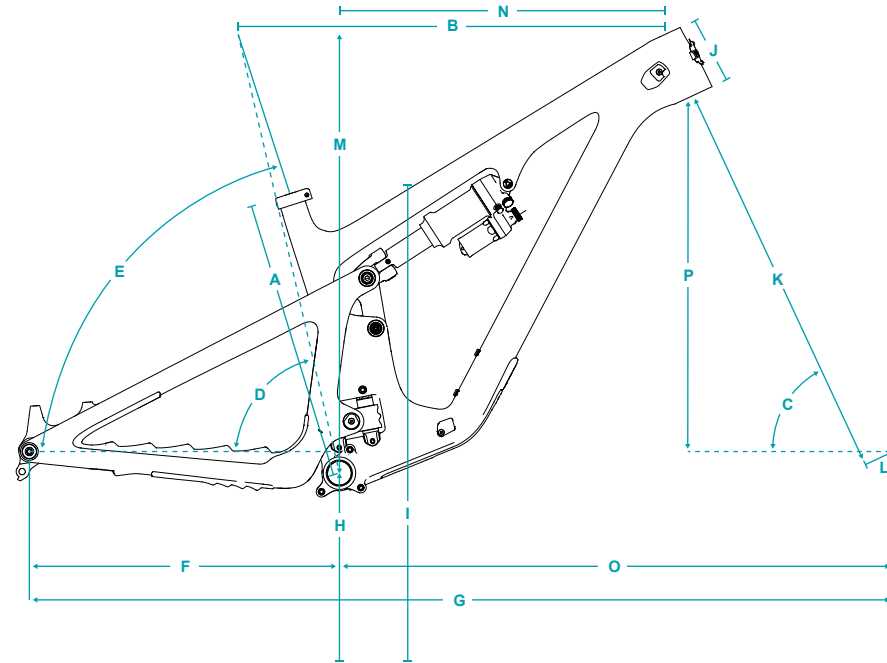

SB140 GEOMETRY

	150MM FORK	SM	MD	LG	XL	XXL
A	SEAT TUBE LENGTH	365	400	440	470	485
B	EFF. TOP TUBE LENGTH	571	602	623	650	670
C	HEAD TUBE ANGLE°	65.4	65.4	65.4	65.4	65.4
D	EFF. SEATTUBE ANGLE°	77.5	77.5	77.5	77.5	77.5
E	ACTUAL SEATTUBE ANGLE	72.2	72.6	72.8	73.2	73.7
F	CHAINSTAY LENGTH	436	438	440	442	444
G	WHEELBASE	1184	1217	1242	1273	1300
H	ESTIMATED BB HEIGHT	339	339	339	339	339
I	STANDOVER	722	729	733	735	740
J	HEADTUBE LENGTH	92	95	100	112	134
K	FORK (AXLE TO CROWN)	565	565	565	565	565
L	FORK (OFFSET)	44	44	44	44	44
M	STACK	614	617	621	631	651
N	REACH	435	465	485	510	525
O	FRONT CENTER	748	779	802	831	856
P	VERTICAL FORK TRAVEL	136	136	136	136	136

FIT

SMALL	5'1" - 5'7" 155cm- 170cm
MEDIUM	5'5" - 5'11" 165cm- 180cm
LARGE	5'10" - 6'3" 178cm- 191cm
X-LARGE	6'1" - 6'7" 185cm- 201cm
XX-LARGE	6'5" - 6'11" 195cm- 210cm

SB140 LR GEOMETRY

160MM FORK	SM	MD	LG	XL	XXL
A SEAT TUBE LENGTH	365	400	440	470	485
B EFF. TOP TUBE LENGTH	573	603	624	652	671
C HEAD TUBE ANGLE°	65.0	65.0	65.0	65.40	65.0
D EFF. SEATTUBE ANGLE°	77.0	77.0	77.0	77.0	77.0
E ACTUAL SEATTUBE ANGLE	71.8	72.2	72.4	72.8	73.3
F CHAINSTAY LENGTH	436	438	440	442	444
G WHEELBASE	1188	1221	1246	1277	1304
H ESTIMATED BB HEIGHT	342	342	342	342	342
I STANDOVER	726	733	737	739	744
J HEADTUBE LENGTH	92	95	100	112	134
K FORK (AXLE TO CROWN)	575	575	575	575	575
L FORK (OFFSET)	44	44	44	44	44
M STACK	617	620	625	635	655
N REACH	430	460	480	505	520
O FRONT CENTER	752	783	806	835	860
P VERTICAL FORK TRAVEL	145	145	145	145	145

FIT

SMALL	5'1" - 5'7" 155cm- 170cm
MEDIUM	5'5" - 5'11" 165cm- 180cm
LARGE	5'10" - 6'3" 178cm- 191cm
X-LARGE	6'1" - 6'7" 185cm- 201cm
XX-LARGE	6'5" - 6'11" 195cm- 210cm